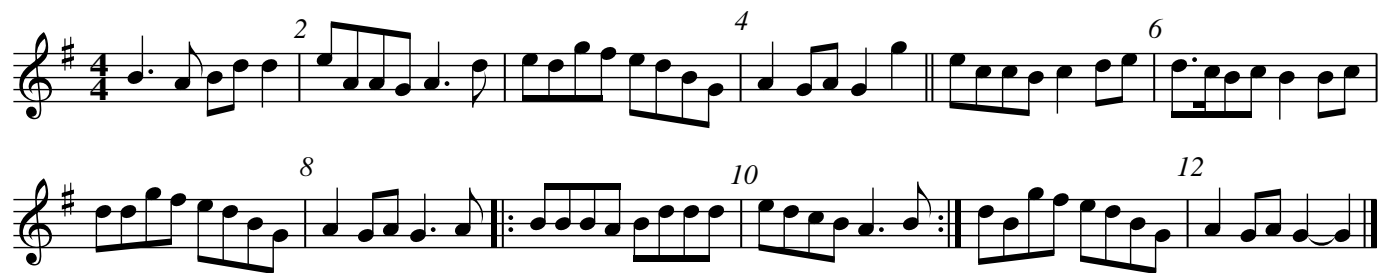

The Wearing of the Green

The original key was F.

Source: Lemmie Brazil, melodeon, recorded by Gwyilym Davies 13 October 1977

© Gloucestershire Traditions