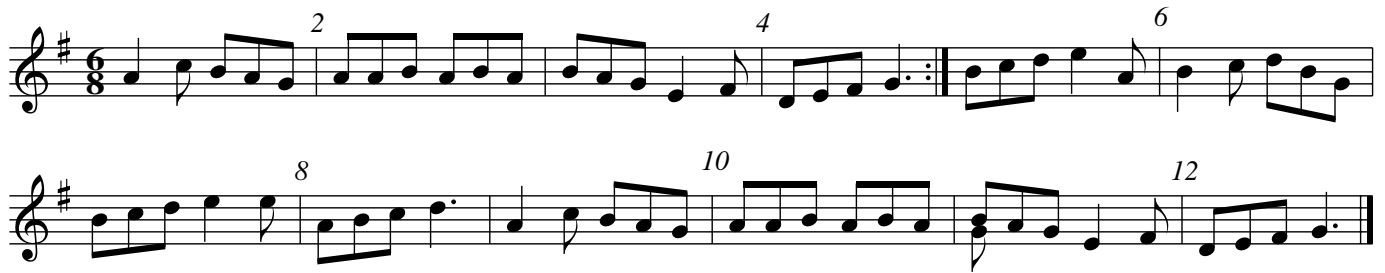

Constant Billy

Source: Played by William Hathaway at Cheltenham on 30 March 1907; Coll CJ Sharp no 1273;
Copy of manuscript belonging to W Stagg

Notes: The first note in bar 11 was played B by Hathaway, but is G in Stagg's ms.